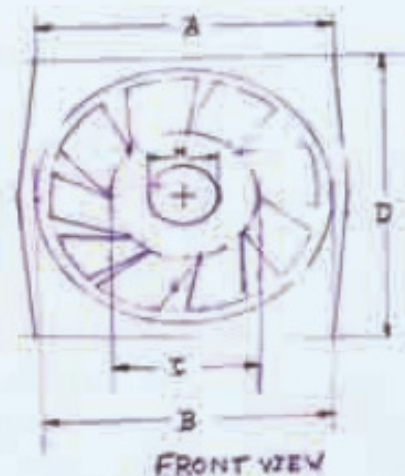

Croma Fan 4"/6"